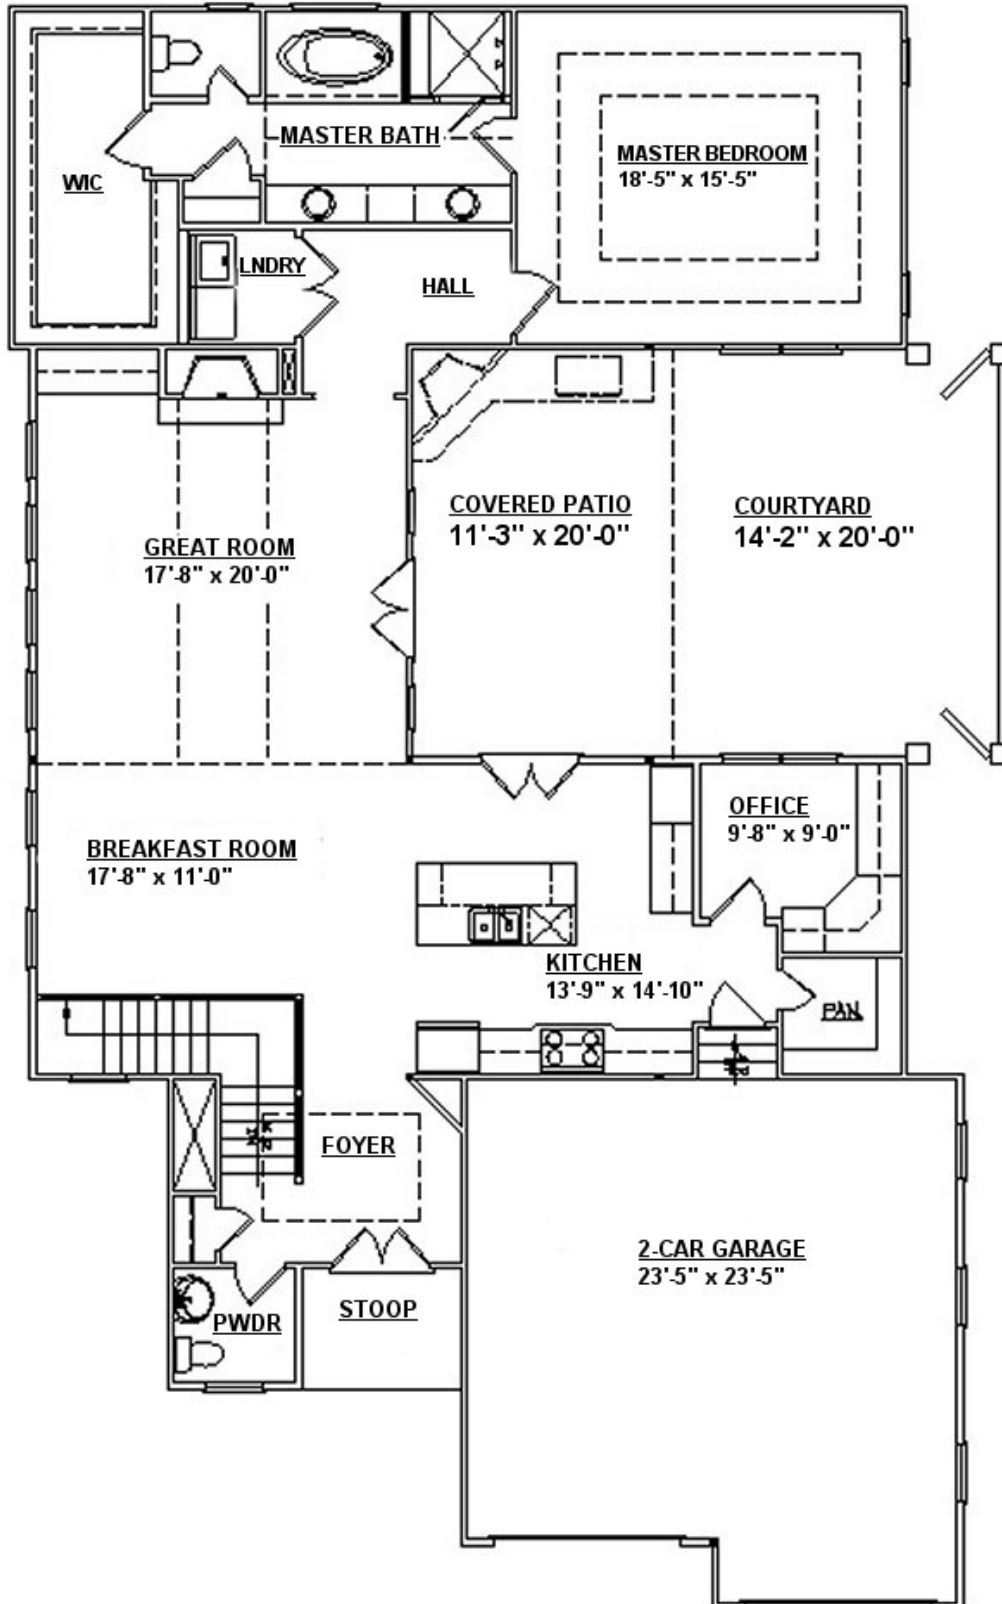

Pebble Beach Cottage "C"

Square Footage:

Terrace: 1,004
Main: 1,873
Total: 2,8754

Specifications:

Bedrooms: 3
Bathrooms: 2 Full
1 Half

Master Bedroom
Great Room (Vaulted Ceiling)
Breakfast Room
Laundry Room
Kitchen
Covered Patio
2 Car Garage
Office
Courtyard

Pebble Beach Cottage "C" Main Level

Pebble Beach Cottage "C" Terrace Level